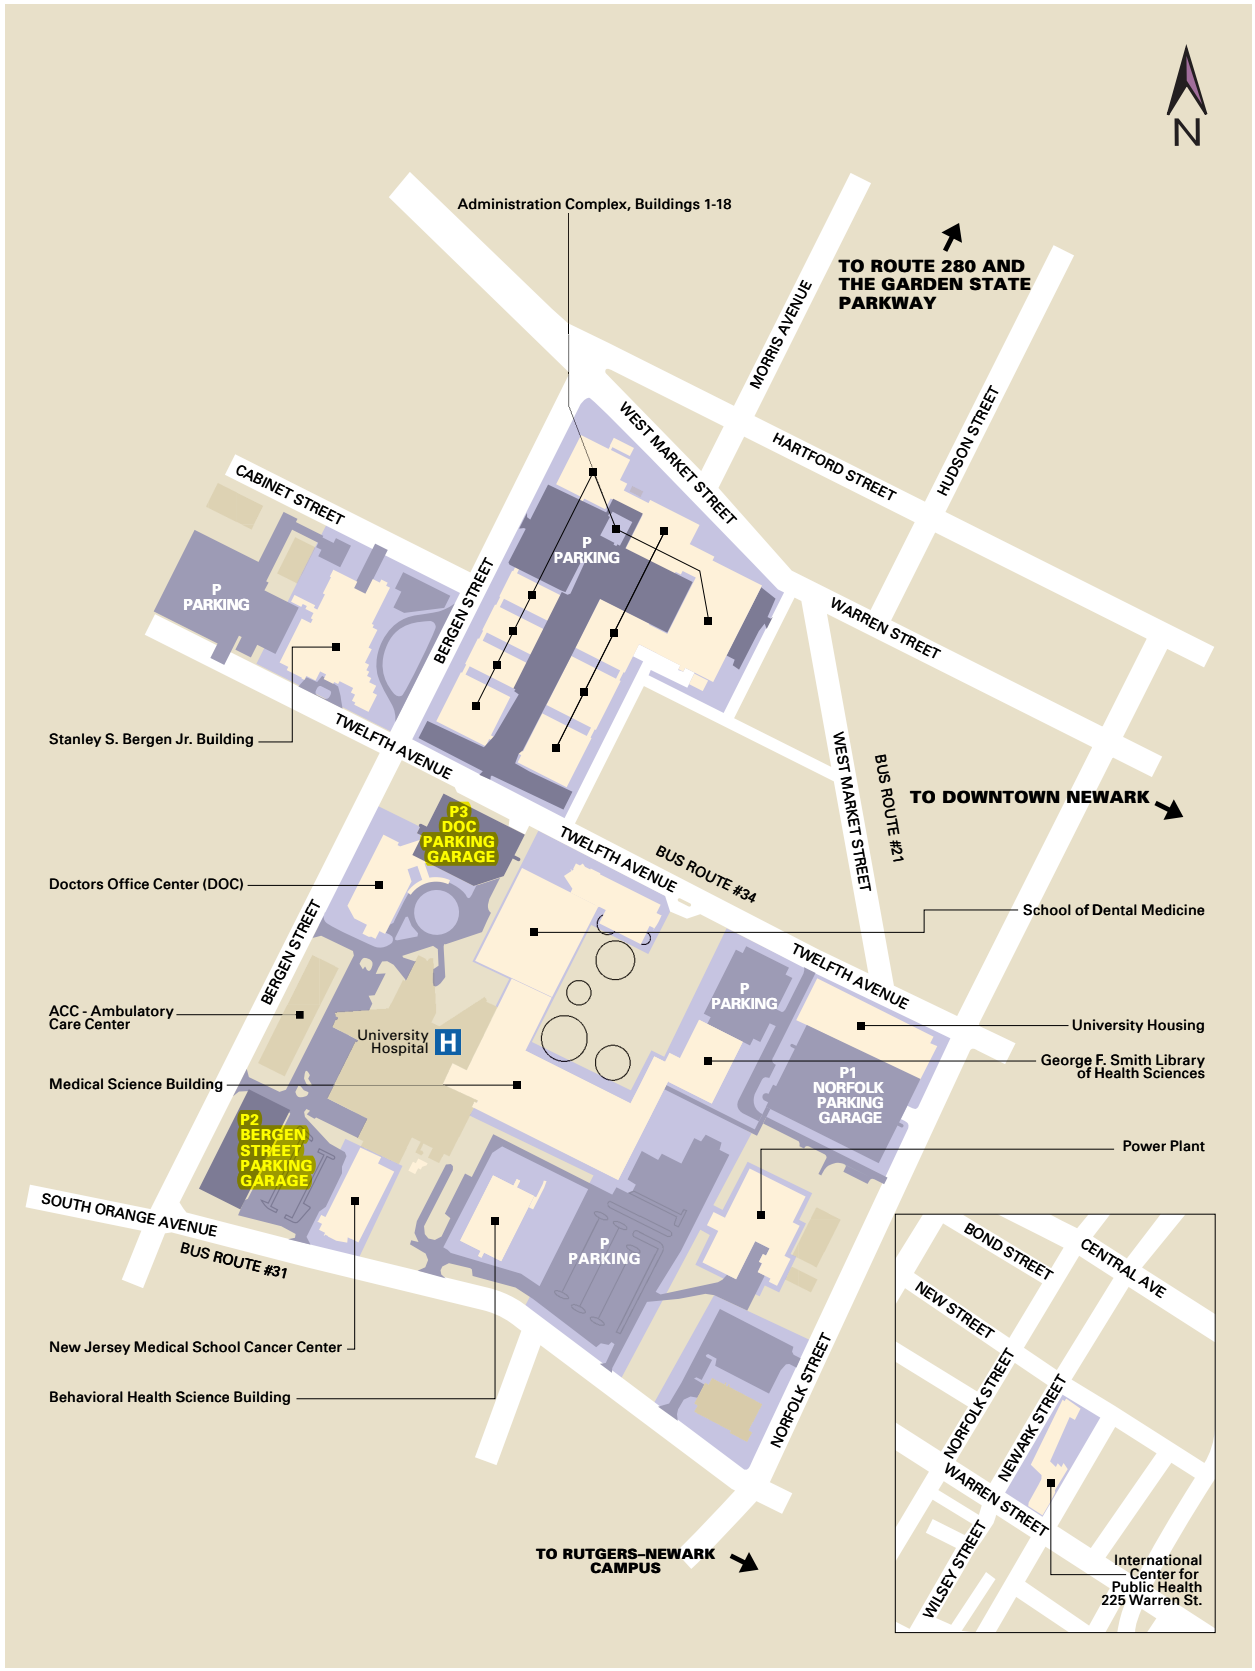

Rutgers Health Sciences at Newark

Administration Complex, Buildings 1-18

TO ROUTE 280 AND THE GARDEN STATE PARKWAY

Stanley S. Bergen Jr. Building

Doctors Office Center (DOC)

ACC - Ambulatory Care Center

Medical Science Building

New Jersey Medical School Cancer Center

Behavioral Health Science Building

P3 DOC PARKING GARAGE

P2 BERGEN STREET PARKING GARAGE

P1 NORFOLK PARKING GARAGE

TO RUTGERS-NEWARK CAMPUS

TO DOWNTOWN NEWARK

School of Dental Medicine

University Housing

George F. Smith Library of Health Sciences

Power Plant